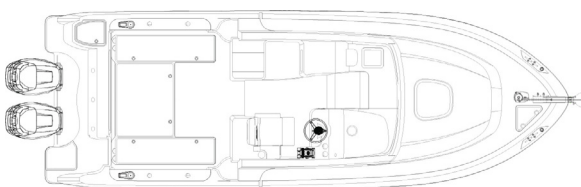

STANDARD EQUIPMENT

- All hardware 316-L stainless steel
- All rails welded 316-L stainless steel

DECK / COCKPIT

- 12-V receptacle
- 28" interior freeboard
- 8" stainless steel cleats – bow (2), spring line (2), stern with hawse pipes (2), anchor (1)
- Acrylic transom door
- Bow and stern lifting eyes
- Cockpit coaming bolsters
- Cockpit shower
- Covered telescoping stainless steel swim ladder with stainless steel grab rail
- Drink holders (8)
- Gunnel mounted stainless steel rod holders (4)
- Heavy-duty rub rail
- Raw water washdown with coil hose storage
- Self-bailing cockpit
- Stainless steel anchor roller assembly with safety lanyard
- Stainless steel cockpit toe rails
- Stainless steel grab rails
- Stern stainless steel hawse pipes with drink holders
- Transom mounted stainless steel rod holders (3)
- Welded stainless steel bow rail
- Pilothouse and Hard-top System Includes:
  - Cockpit floodlight, dome light, and rod holders (4)
  - Helm deck table
  - Integrated windshield, hard-top, and pilot house bulkhead
  - Locking door with opening window
  - Sink with Corian countertop
  - Speakers (2)
  - Stainless steel grab rails along sides for moving forward
  - Tempered glass full enclosure windshield system with electric vent
  - Tempered glass windows in aft bulkhead
  - Windshield wash system
  - Windshield wipers (port and starboard)

CONSOLE

- 12-V receptacle
- Captain's storage compartment
- Compass
- Dual level molded-in footrests
- Instrumentation and electrical switch panels with circuit breaker protection
- Mercury® DTS dual binnacle control
- Stainless steel steering wheel with knob

GALLEY

- 110-V outlet
- 12-V / 120-V refrigerator
- Corian solid surface countertop
- Galley sink with faucet and cutting board
- Microwave
- Skylight over galley
- Trash receptacle (under c-way step)
- Wood grain galley cabinetry

SEATING

- Helm seat with cushions and adjustable slider
- Fold-away stern bench seat
- Port Lounge Seating:
  - Cooler storage
  - Forward and aft facing seat with backrests
  - Lounge filler

STORAGE

- Battery storage
- Bow anchor locker with drain
- Bow storage lockers under V-berth
- Cabin interior rod racks (4)
- Galley storage
- In-deck fishboxes with drain and pump-out (2)
- Port tackle / storage at port lounge seat (3 drawers with pullout footrest)
- Starboard storage at bait prep station (open storage – filler cushion storage and 5 gal bucket)
- Under gunnel rod racks (4)

HEAD

- 500 GPH shower sump-pump
- Hanging storage
- Lighting